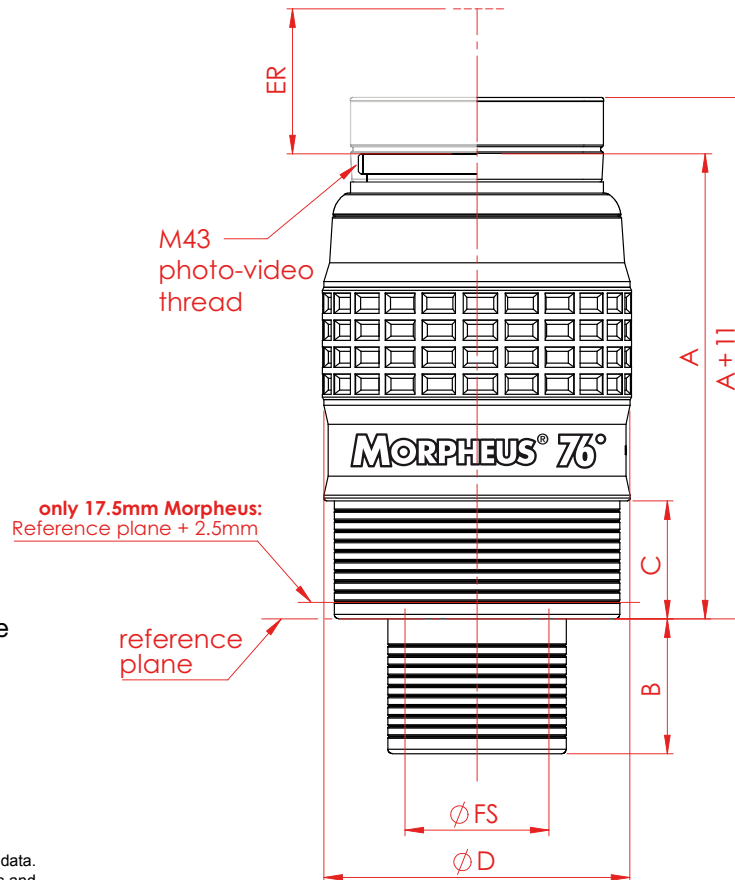

Baader SKU	<sup>1</sup> FL (mm)	Eyepiece Series	1. Barrel (in.)	2. Barrel (in.)	<sup>2</sup> E/G	<sup>3</sup> AF	<sup>4</sup> ER (mm)	<sup>5</sup> FS (mm)	<sup>6</sup> FSD	<sup>7</sup> BFG (mm)	<sup>8</sup> SPS		<sup>9</sup> PVA	Eyepiece Dimensions (mm)				Weight (g/oz)
											1 1/4"	2"		A	B	C	D	
2954204	4,5	Morpheus	1 1/4"	2"	8 / 5	76°	17,5	6,1	0	21	SK	SK	M43	102	24	21	55	370 / 13.0
2954206	6,5	Morpheus	1 1/4"	2"	8 / 5	76°	18,5	8,75	0	21	SK	SK	M43	97	24	21	55	350 / 12.3
2954209	9	Morpheus	1 1/4"	2"	8 / 5	76°	21	12,1	0	21	SK	SK	M43	95	24	21	55	360 / 12.7
2954212	12,5	Morpheus	1 1/4"	2"	8 / 5	76°	20	16,8	0	21	SK	SK	M43	84	24	21	55	345 / 12.2
2954214	14	Morpheus	1 1/4"	2"	8 / 5	76°	18,5	18,9	0	21	SK	SK	M43	85	24	21	55	360 / 12.7
2954217	17,5	Morpheus	1 1/4"	2"	8 / 5	76°	19	23,6	+2,5mm	21	SK	SK	M43	76,5	24	21	55	415 / 14.6

## Spreadsheet notes

- <sup>1</sup>FL: Focal Length
- <sup>2</sup>E/G: # Lens Elements / # Groups
- <sup>3</sup>AF: Apparent Field of View
- <sup>4</sup>ER: Eye Relief
- <sup>5</sup>FS: Field Stop Ø
- <sup>6</sup>FSD: field stop displacement (+/-) (compared to reference plane)
- <sup>7</sup>BFG/C: Back Focus Gain when using 2" barrel (compared to 1 1/4" barrel)
- <sup>8</sup>SPS: Slip-Protect Safety (SK = Safety Kerfs | RA = Recessed Area)
- <sup>9</sup>PVA: Photo-Video Adapter Thread, 43mm Standard (accessible by removing eyecup)

## Eyepiece Dimensions

- A: Height of eyepiece-body above reference plane
- B: Length of 1 1/4" barrel
- C: Length of 2" barrel
- D: Outer Diameter

All technical data provided are based on unaltered mechanical and optical design data. Values measured in the field depend on users telescopes or evaluation techniques and may vary greatly - especially when obtained with catadioptrics of variable focal length